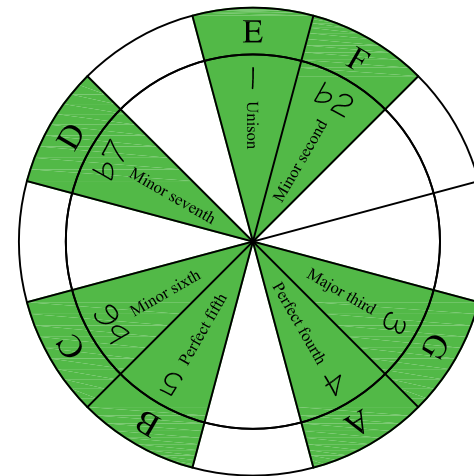

ENTIRE FINGERBOARD NOTE NAMES

ENTIRE FINGERBOARD INTERVALS

E phrygian mode
EDCAG
octaves
box shapes

E phrygian mode
SEMITONOMETER